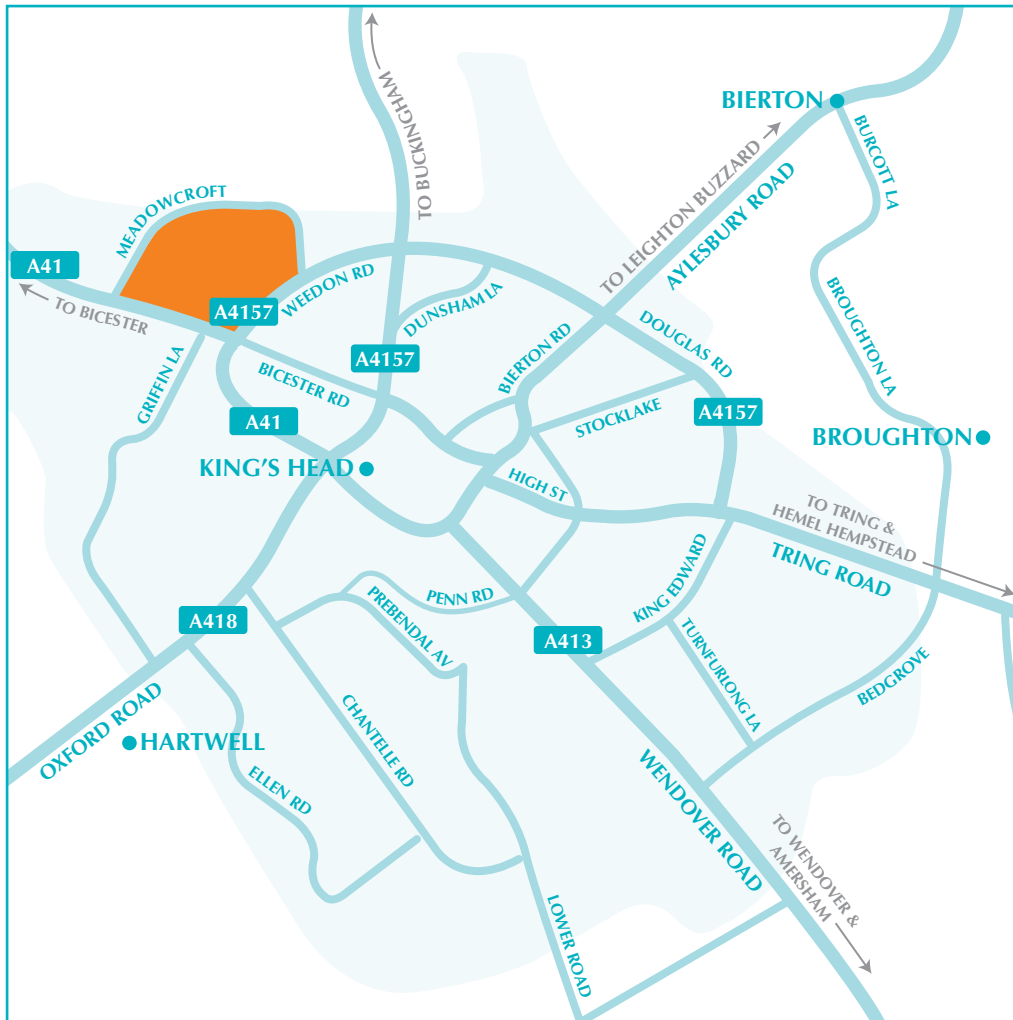

How to find us

PACE Primary Services

Philip Green House, Coventon Road
Aylesbury HP19 9JL

T: 01296 392739
F: 01296 334836

The entrance to PACE is now signposted from Weedon Road, shares a site with the Abbey Centre and is located between 32 and 34 Coventon Road.